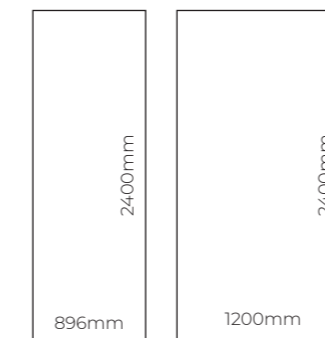

2 | PANEL DETAILS

All decors from the Original, Impression and Majestic collections are manufactured from a Exterior Grade MDF core and finished with a high pressure laminate (Laminate), creating 10.5mm thick panels. These panels are available in 3 widths: **600mm, 900mm or 1200mm**; and are **2440mm** in height. Choose from square cut panels or take advantage of our Proclick technology which achieves seamless joints without the need for joining trims.

Panel Sizes

Acrylic Collection panels measure **2400mm** in height, and are available in either **896mm** or **1200mm** widths.

Panels are simply joined together with sealant

Please ensure that you follow the complete instructions or alternatively watch our installation video, both of which can be downloaded from our website.