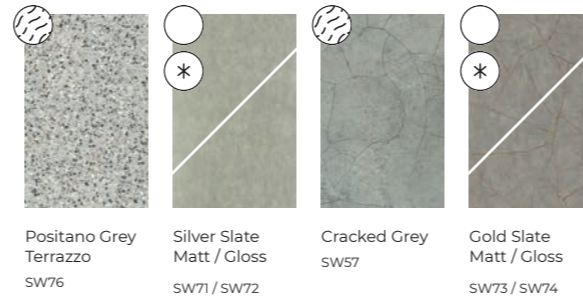

Laminate | The Majestic Collection