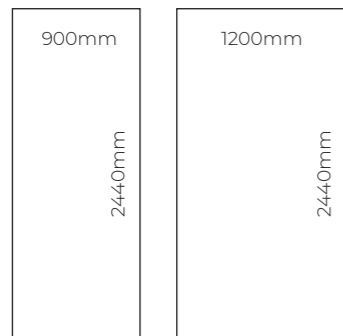

The Showerwall System

NEXT STEPS | LAMINATE

Three steps to create your waterproof Showerwall system with our Laminate product.

1 Decor

Select a decor from our extensive range.

2 Panel Details

Select the size, edge finish and number of panels required.

3 Waterproof System

Select the coordinating trims, Sureseal and accessories required.

1 | DECOR

Select your decor from our 3 collections; *Original | Impression | Majestic*

2 | PANEL DETAILS

All decors from the Original, Impression and Majestic collections are manufactured from a Exterior Grade MDF core and finished with a high pressure laminate (Laminate), creating 10.5mm thick panels. These panels are available in 3 widths: **600mm, 900mm or 1200mm**; and are **2440mm** in height. Choose from square cut panels or take advantage of our Proclick technology which achieves seamless joints without the need for joining trims.

Square Cut Panels