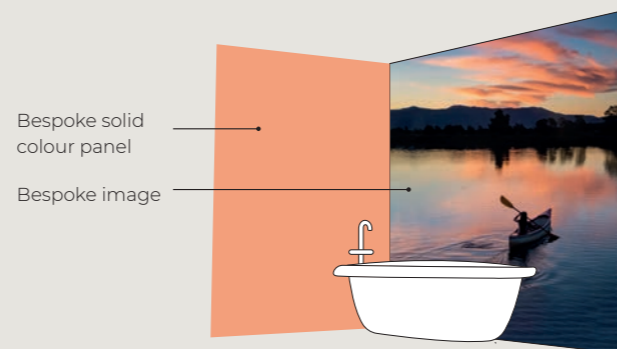

Creating your bespoke colour or image panel

Pick any colour to create a bright statement wall or something more subtle - all we need from you is a colour reference, or, supply us with your own image. Please email info@showerwall.co.uk to bring your bespoke panel to life today.