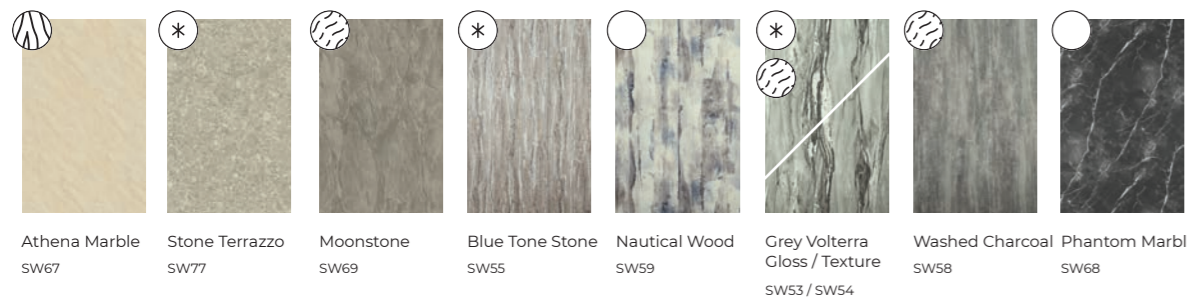

Solid | Patterns & Tiles | Prints & Images

Compact

COMPACT COLLECTION

Our compact tiles gives the look and feel of real tiles without the hassle of grout. These solid laminate panels are available in a range of contemporary colours, which are quick and easy to fit and even easier to keep clean.

Laminate | The Original Collection

Laminate | The Impression Collection

Laminate | The Majestic Collection

Finish Key

- Gloss
- Texture
- Matt
- Synchro
- Acrylic

Acrylic | The Acrylic Collection

SOLID COLOURS