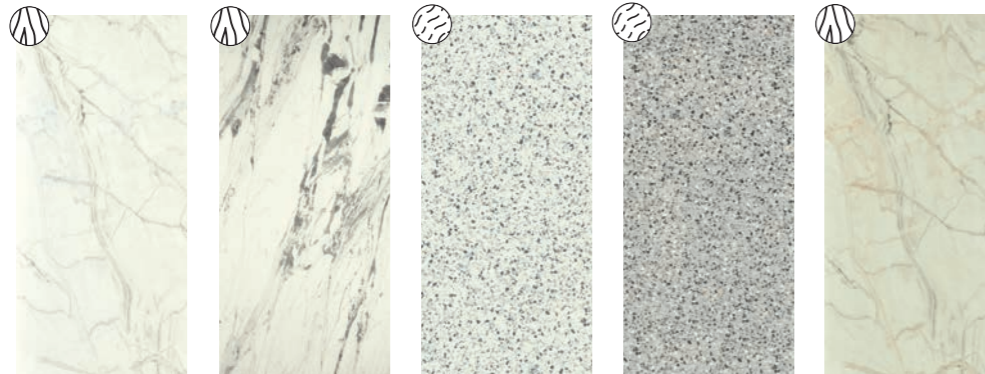

Laminate

THE MAJESTIC COLLECTION

A distinctively luxurious approach to a sophisticated and effortlessly chic bathroom. This range of engaging designs create a statement from elegant metallics to authentic natural stone.

COOL TONES

Ocean Marble
SW65

Lightning Marble
SW51

Positano Blue
Terrazzo
SW75

Positano Grey
Terrazzo
SW76

Shell Marble
SW64