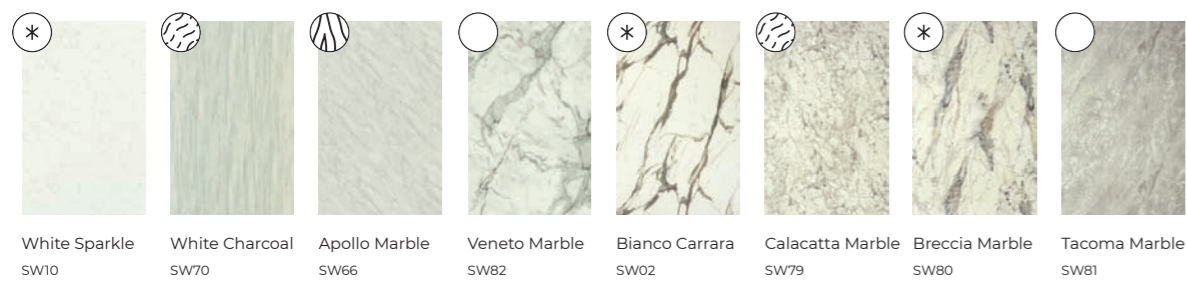

Laminate | The Impression Collection