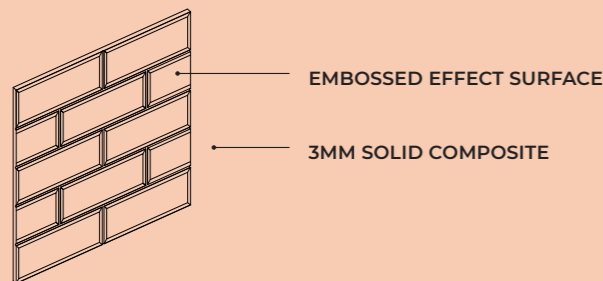

* For areas smaller than 3600mm wide, only a section of the image shown will be printed.

Decor: Oriental

OUR COMPACT PRODUCT

The look and feel of real tiles, without the grout

Compact Panels are made from a strong solid composite material, embossed to create a tile effect wall without the need for grout. These 3mm solid laminate panels are easy to fit through a waterproof system, reducing the fitting time compared with traditional tile products - and they are even easier to keep clean.