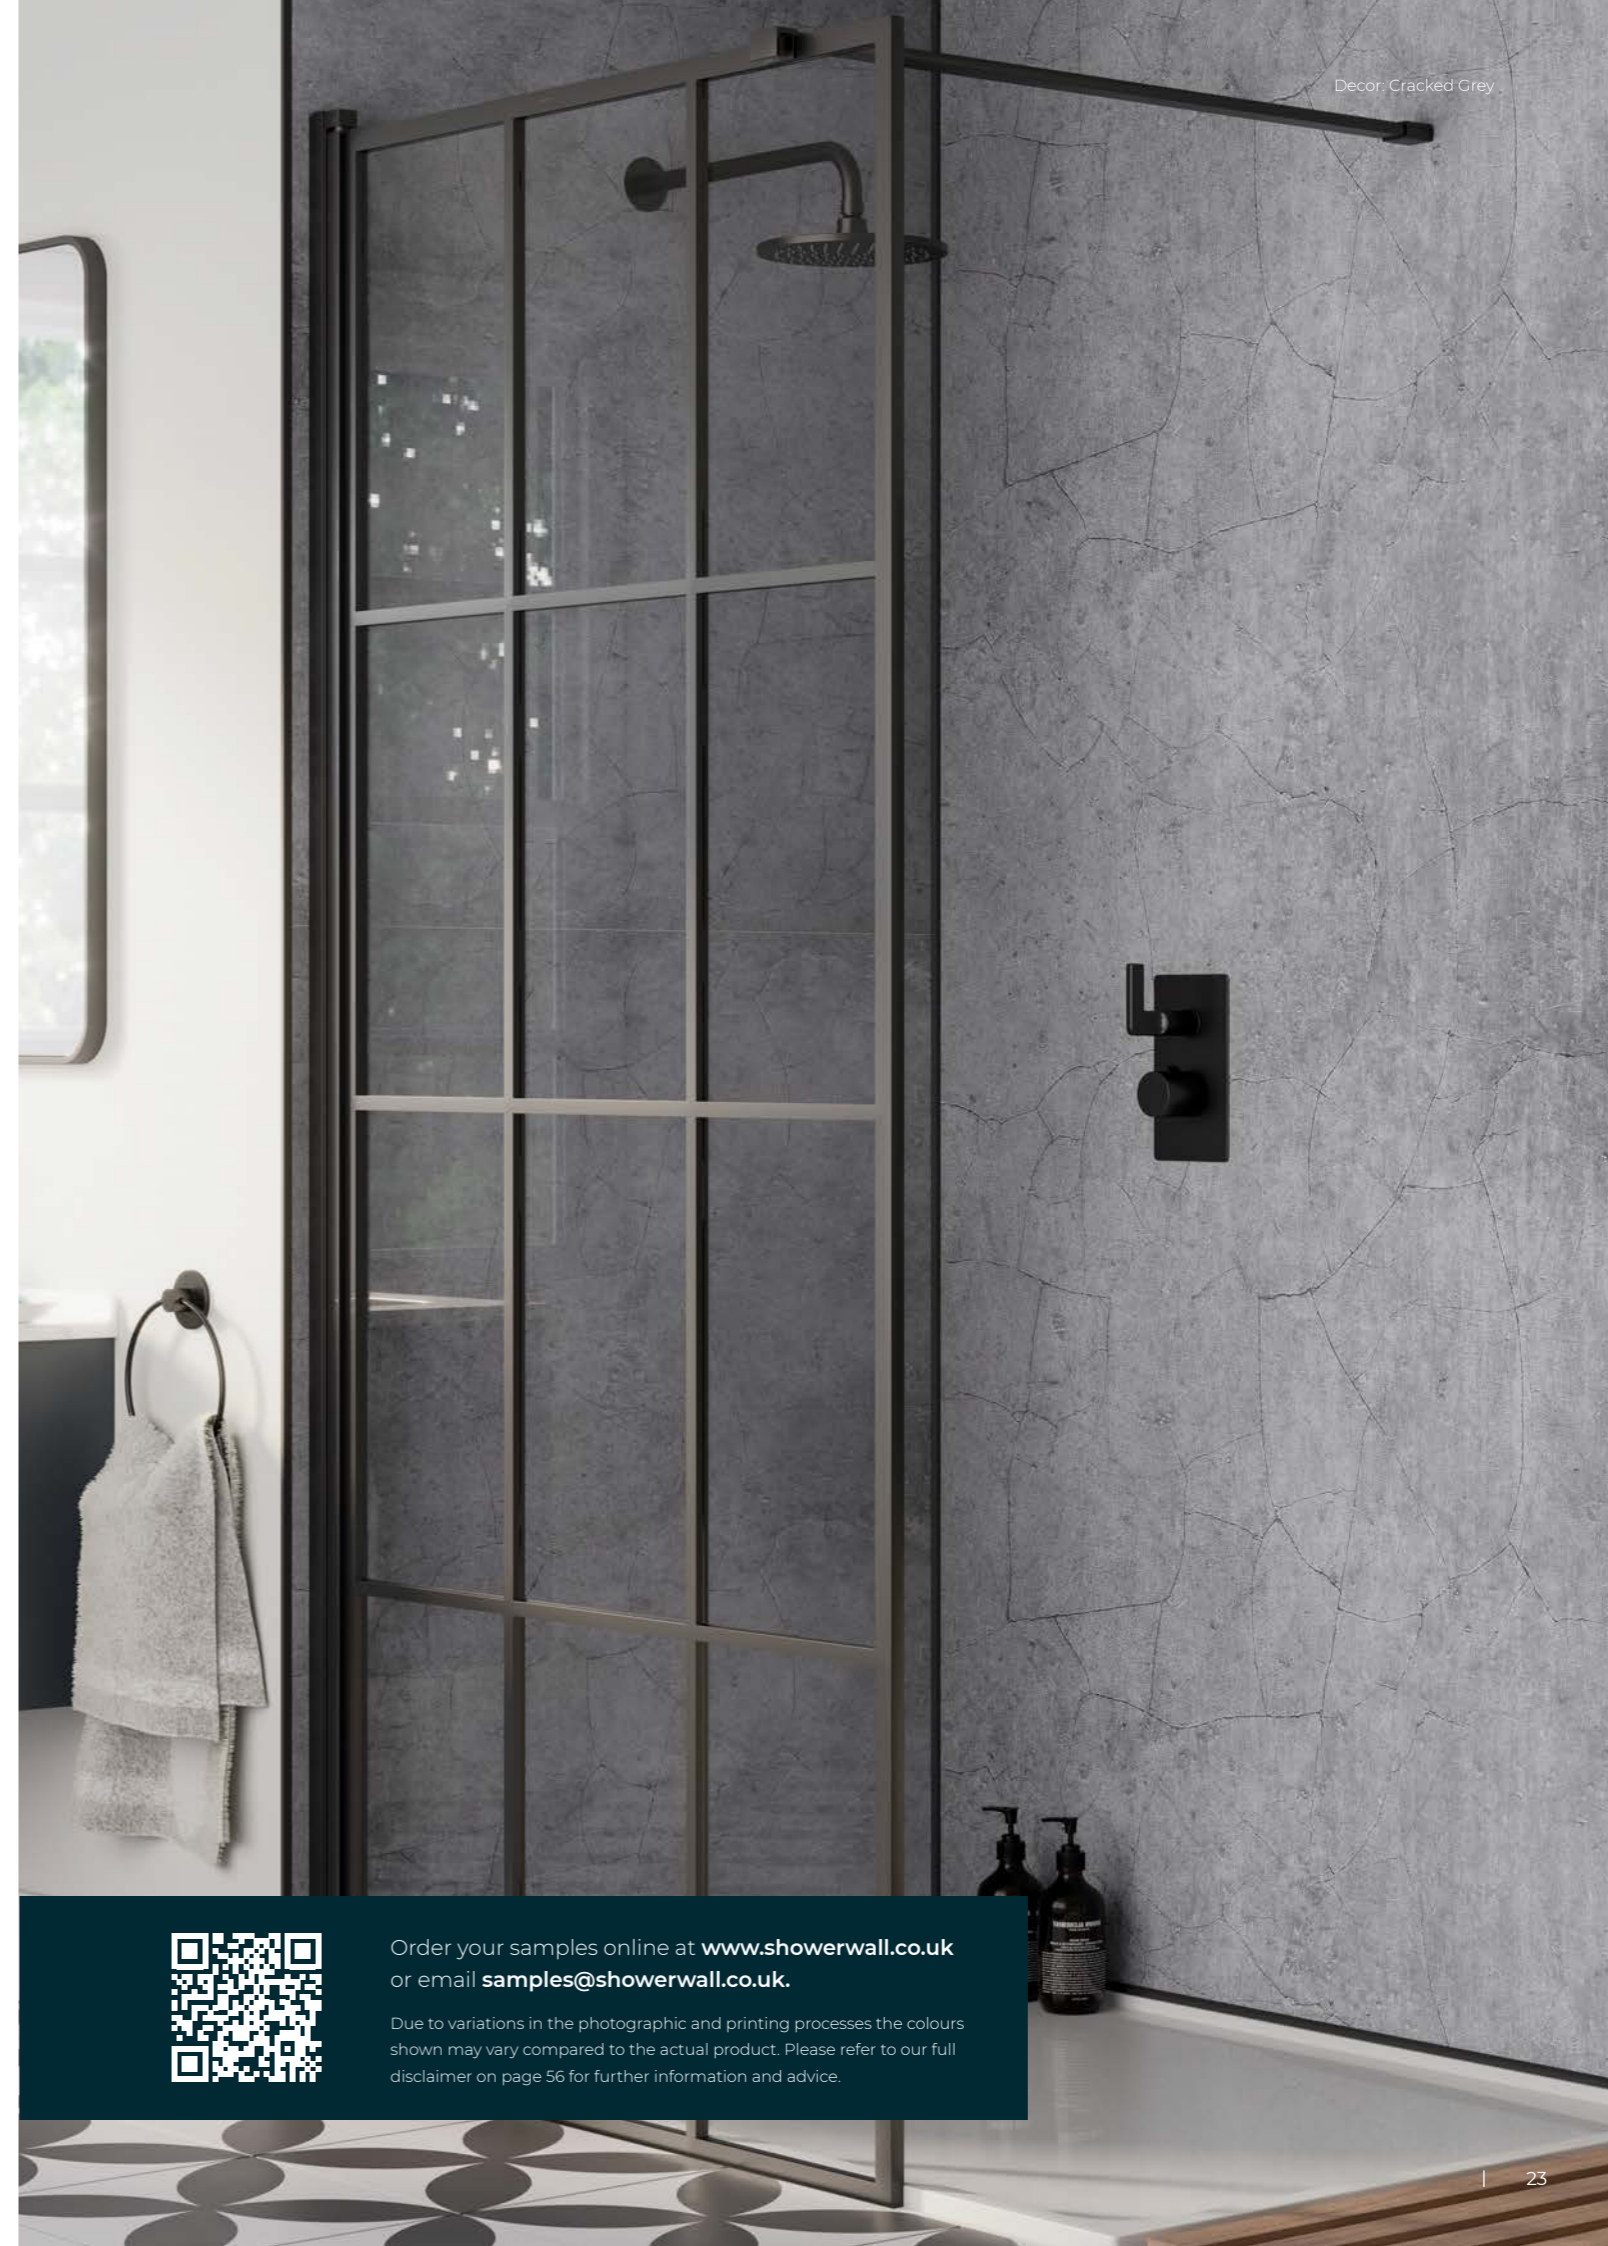

Order your samples online at www.showerwall.co.uk or email samples@showerwall.co.uk.

Due to variations in the photographic and printing processes the colours shown may vary compared to the actual product. Please refer to our full disclaimer on page 56 for further information and advice.