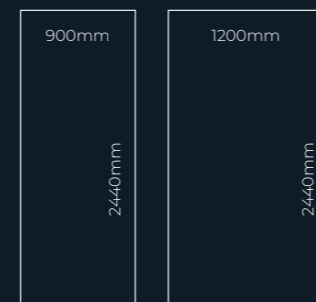

Synchro
A unique textured finish that follows the form of real material

PANEL SIZE

Square Cut Panels

Proclick Panels

All Laminate panels are 10.5mm in thickness.

A WATERPROOF PANELLING SYSTEM

The product at a glance.