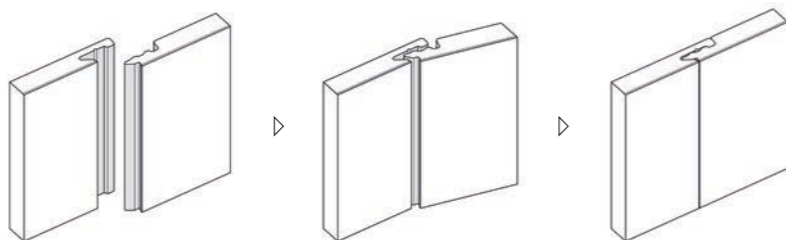

2 | PANEL DETAILS

All decors from the Original, Impression and Majestic collections are manufactured from a Exterior Grade MDF core and finished with a high pressure laminate (Laminate), creating 10.5mm thick panels. These panels are available in 3 widths: **600mm, 900mm or 1200mm**; and are **2440mm** in height. Choose from square cut panels or take advantage of our Proclick technology which achieves seamless joints without the need for joining trims.

Square Cut Panels

Proclick Panels

All Laminate panels are 10.5mm in thickness.

Note: All panels are available with a plywood core on request, made to order. A minimum order quantity of 5 panels applies.

Proclick technology has been engineered to create a mechanical locking system that provides seamless, almost invisible joints. Installation is made easy through the click design which allows panels to be located quickly and easily into place, eliminating the use of joining trims.

TRIMS

In order to ensure a watertight finish, trims are required for the outer edges of the panels as well as both internal and external corners.

Five trims are available dependant on where you would like to fit our panels. Note: all trims measure 2450mm in length and should be sealed using Showerwall sealant.