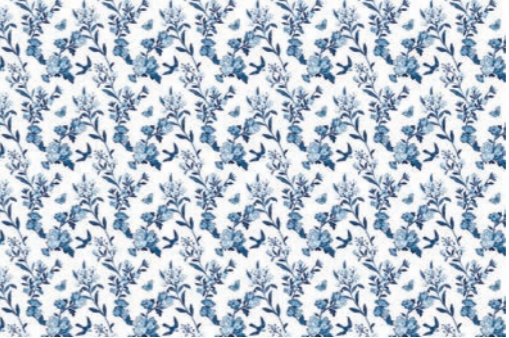

MORE PRINTS & IMAGES OVERLEAF >

Decor: Victorian Floral Sage

Decor: Vintage China Blue

The Acrylic Collection

PRINTS & IMAGES

Original charm

These unique prints offer any bathroom a taste of the exotic and brings a magical edge. The rich detail and colour explosion would be a delightful addition to any bathroom.