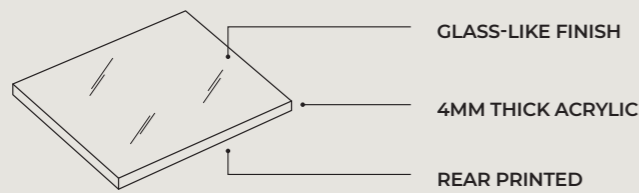

FINISHES

Our Acrylic decors are marked throughout the brochure with the following icon:

ACRYLIC PANELS

Acrylic Collection panels measure **2400mm** in height, and are available in either **896mm** or **1200mm** widths.