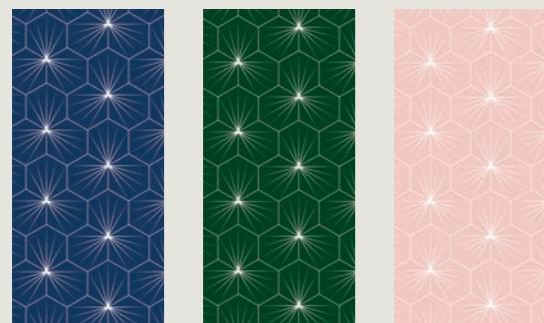

OUR ACRYLIC RANGE

Acrylic Customisation

Many of our designs are available in a variety of colourways and our Solid colour panels can be matched to a colour of your choice, unique to you.

Pick one of our designs which come in three different colours, indicated by this icon,

Solid Colour panels can be printed to match any colour of your choice.

Provide an image of your own and we'll print your truly bespoke Showerwall panel.

Selecting from our colourways

Designs which come in a number of colours ensure they complement a variety of styles. Here's our Starlight design which comes in Sapphire, Emerald and Blush.