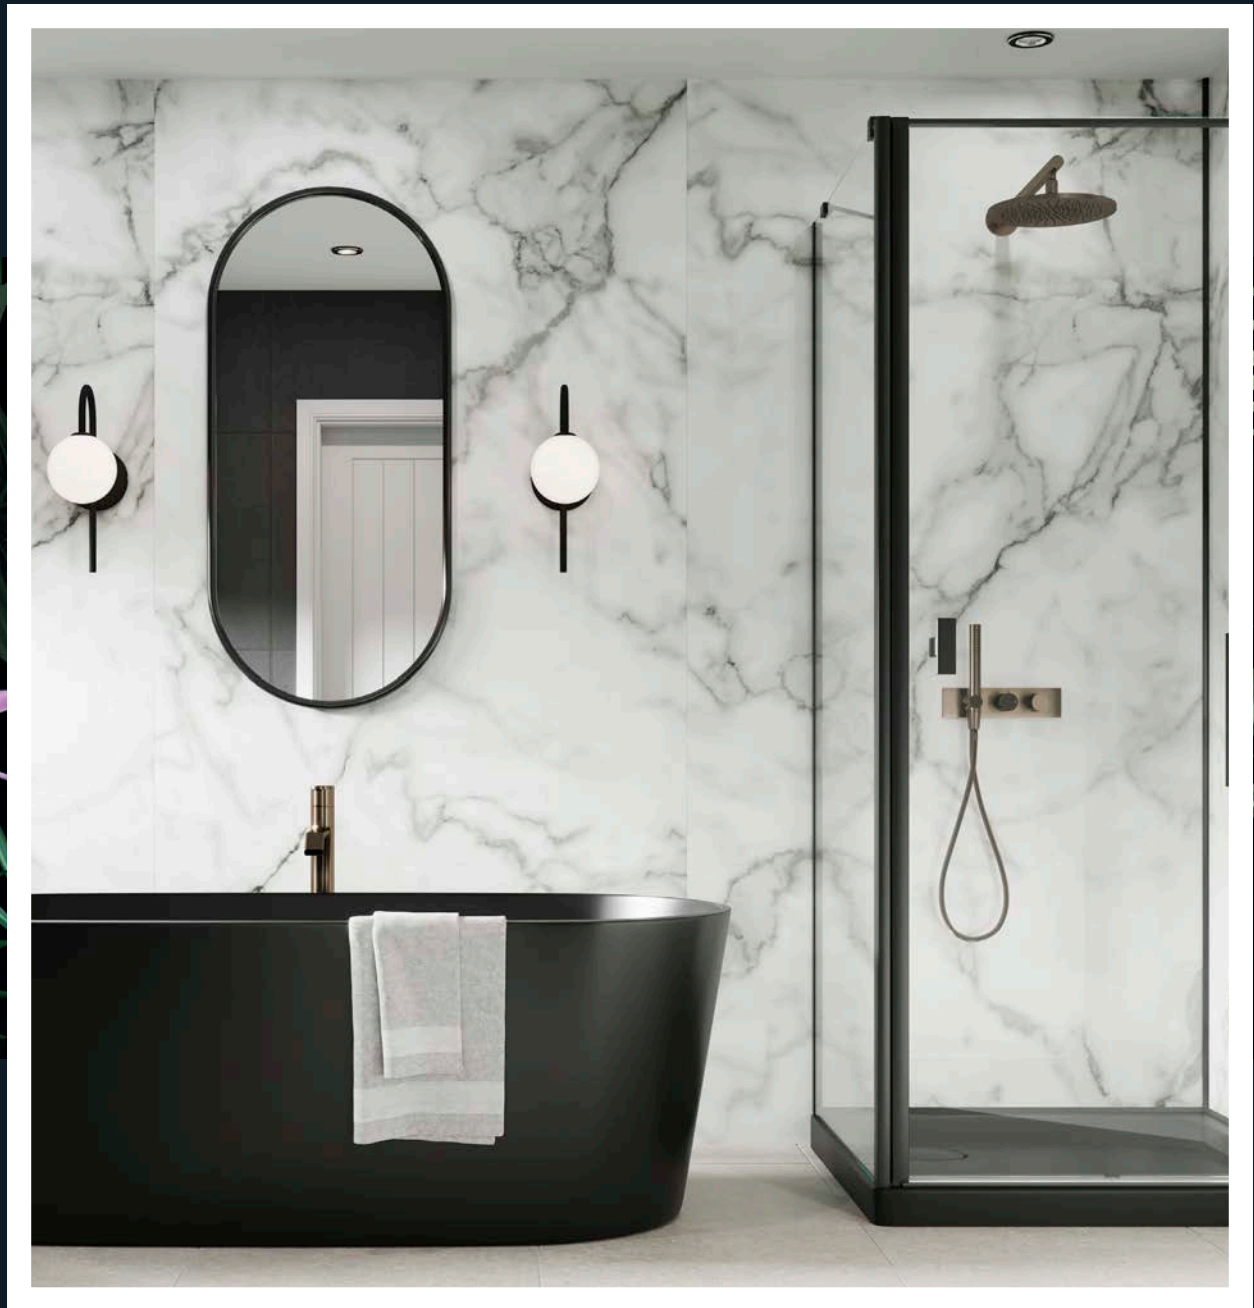

THE STYLISH
ALTERNATIVE TO TILES

info@showerwall.co.uk

www.showerwall.co.uk

0845 604 7334

A RESPONSIBLE CHOICE...

Showerwall is manufactured in the UK using the latest equipment and techniques, providing a technically sound and quality finished product. Continuity of supply is guaranteed through our experience of the supply chain and depth of stock. From point of order to the best in class product packaging, our dedicated sample and aftersales service ensures your complete satisfaction, every time.