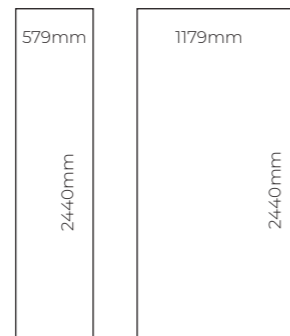

Proclick Panels