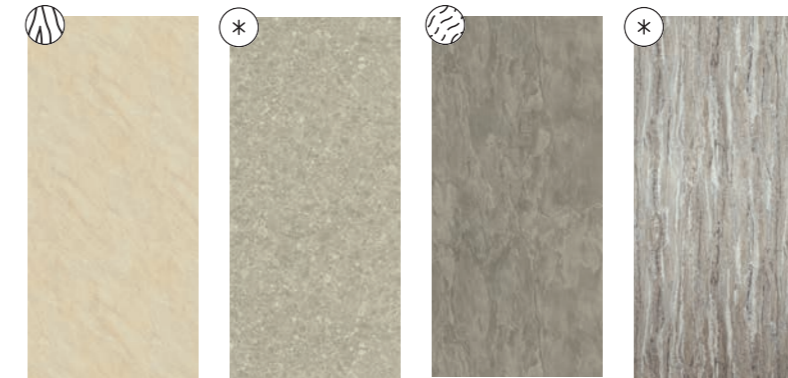

WARM TONES

Athena Marble
SW67

Stone Terrazzo
SW77

Moonstone
SW69

Blue Tone Stone
SW55