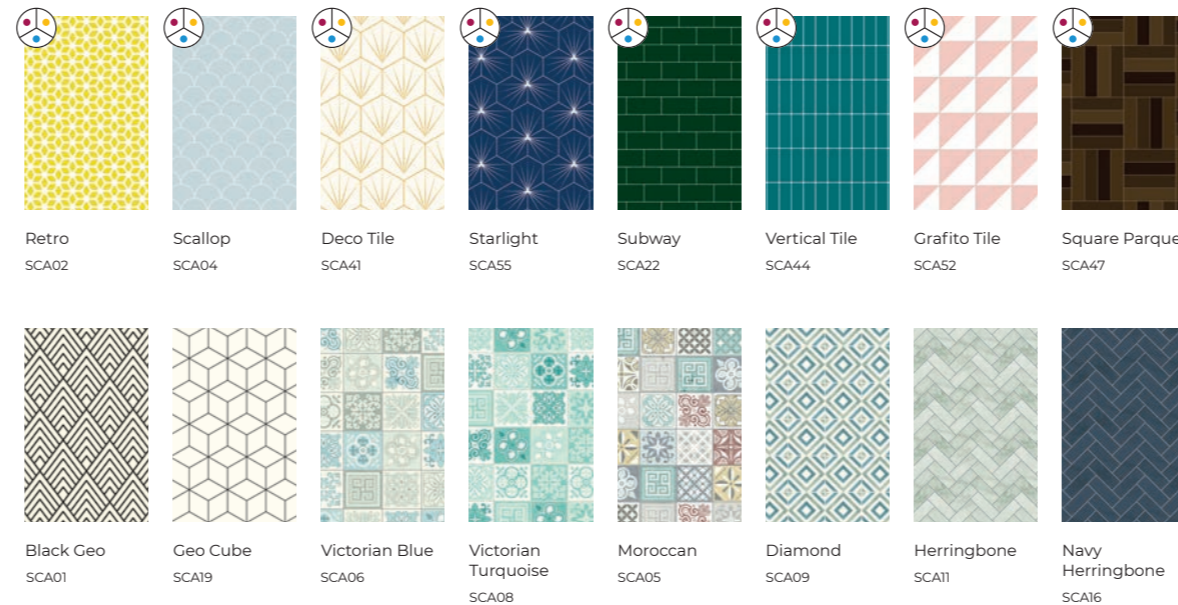

Solid | Patterns & Tiles | Prints & Images

Compact

COMPACT COLLECTION

Our compact tiles gives the look and feel of real tiles without the hassle of grout. These solid laminate panels are available in a range of contemporary colours, which are quick and easy to fit and even easier to keep clean.

Laminate | The Original Collection

Laminate | The Impression Collection

Laminate | The Majestic Collection

Finish Key

- Gloss
- Texture
- Matt
- Synchro
- Acrylic

Acrylic | The Acrylic Collection

SOLID COLOURS

PATTERNS & TILES

Acrylic Key

- Match one of our solid colour panels to any colour of your choice.
- Pick one of our designs which come in three different colours, indicated by this icon.
- Provide an image of your own and we'll print your truly bespoke Showerwall panel.