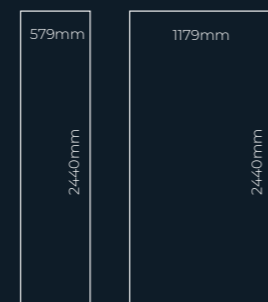

Synchro
A unique textured finish that follows the form of real material

PANEL SIZE

Square Cut Panels

Proclick Panels

All Laminate panels are 10.5mm in thickness.

A WATERPROOF PANELLING SYSTEM

The product at a glance.