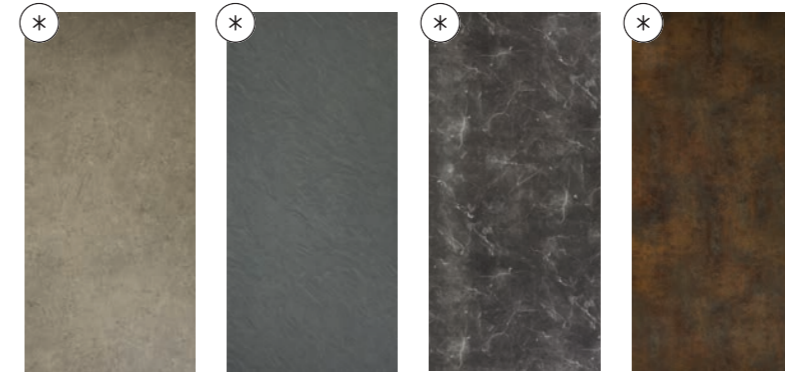

DARK TONES

Zamora Marble
SW38

Slate Grey
SW33

Grigio Marble
SW05

Urban Gloss
SW36