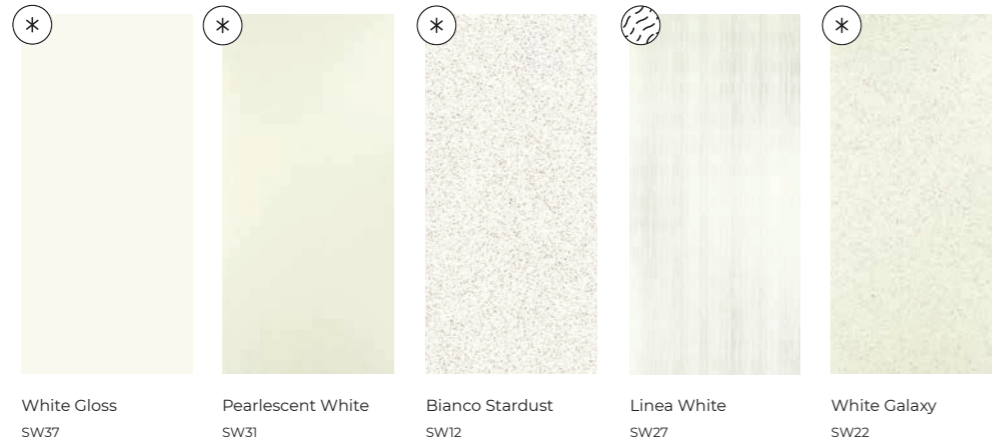

Laminate

THE ORIGINAL COLLECTION

From delicate veining to flickering quartz; this timeless collection complements both modern and traditional spaces. These stylish designs blend confidence with refinement to ensure you have the right decor for you feature.

COOL TONES

White Gloss
SW37

Pearlescent White
SW31

Bianco Stardust
SW12

Linea White
SW27

White Galaxy
SW22