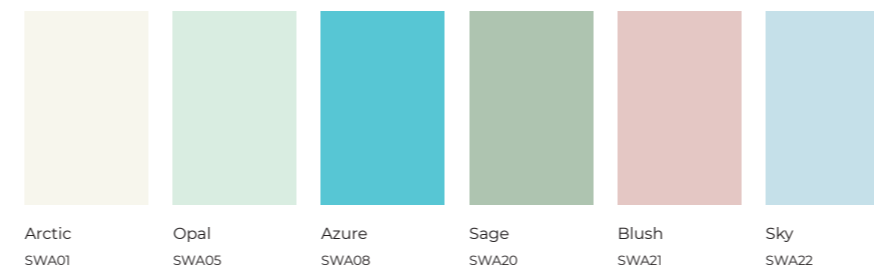

Laminate | The Original Collection

Laminate | The Impression Collection

Laminate | The Majestic Collection

Finish Key

- Gloss
- Texture
- Matt
- Synchro
- Acrylic

Acrylic | The Acrylic Collection

SOLID COLOURS

PATTERNS & TILES

Acrylic Key

- Match one of our solid colour panels to any colour of your choice.
- Pick one of our designs which come in three different colours, indicated by this icon.
- Provide an image of your own and we'll print your truly bespoke Showerwall panel.