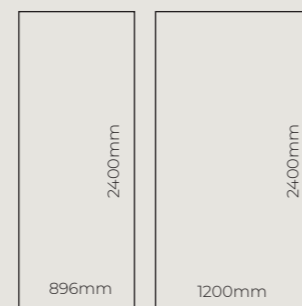

FINISHES

Our Acrylic decors are marked throughout the brochure with the following icon:

ACRYLIC PANELS

Acrylic Collection panels measure **2400mm** in height, and are available in either **896mm** or **1200mm** widths.