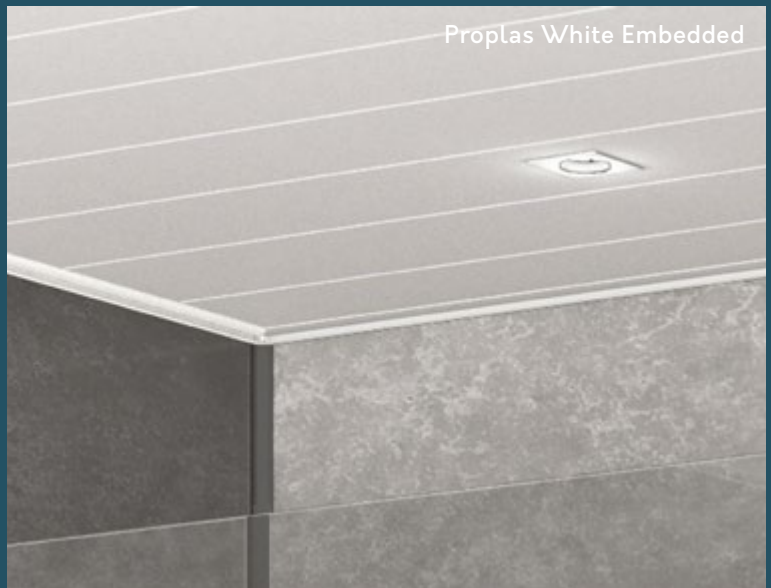

Proplas White Gloss

FROM THE FLOORS TO THE WALLS TO THE CEILINGS – **WE’VE GOT IT COVERED**

- Innovative surfaces - product to suit every application and budget
- 24 – 48 hour delivery
- Same day, speedy fit products
- Hardwearing, waterproof, slip resistant flooring
- Waterproof wall and ceiling panelling
- Commercial and domestic suitability
- Retailer POS packages available

Showerwall Navy Herringbone

FLOORING

- 100% waterproof laminate and LVT
- Malmo and Aqua-Step flooring is slip resistant and suitable for underfloor heating
- Faus moisture repelling coating makes it ideal for bathrooms
- Quick-Step laminate Hydroseal and Livyn LVT ranges stocked
- Colours and textures to suit every style and specification

Malmo Greta

Faus Blue Tile

Aqua-Step Alpine Oak

Showerwall Washed Charcoal

Proplas Tile Matt Stone Grey

Proplas Tile Matt Stone Graphite

WALL & CEILING PANELLING

- Easy install alternative to traditional tiling
- Ceiling panels that can be placed directly over existing finishes
- Nuance waterproof wall panels feature co-ordinating vanity tops
- Unrivalled choice of stunning designs across a range of materials

Proplas White Embedded

IDS.

CREATE THE PERFECT BATHROOM

Showerwall Metallic Grey

- The UK's biggest supplier, all in stock for rapid nationwide delivery
- A broad spectrum of designs across marbles, stones, woodgrain effects, plain colours and more
- The ultimate in design flexibility from the leading brand names