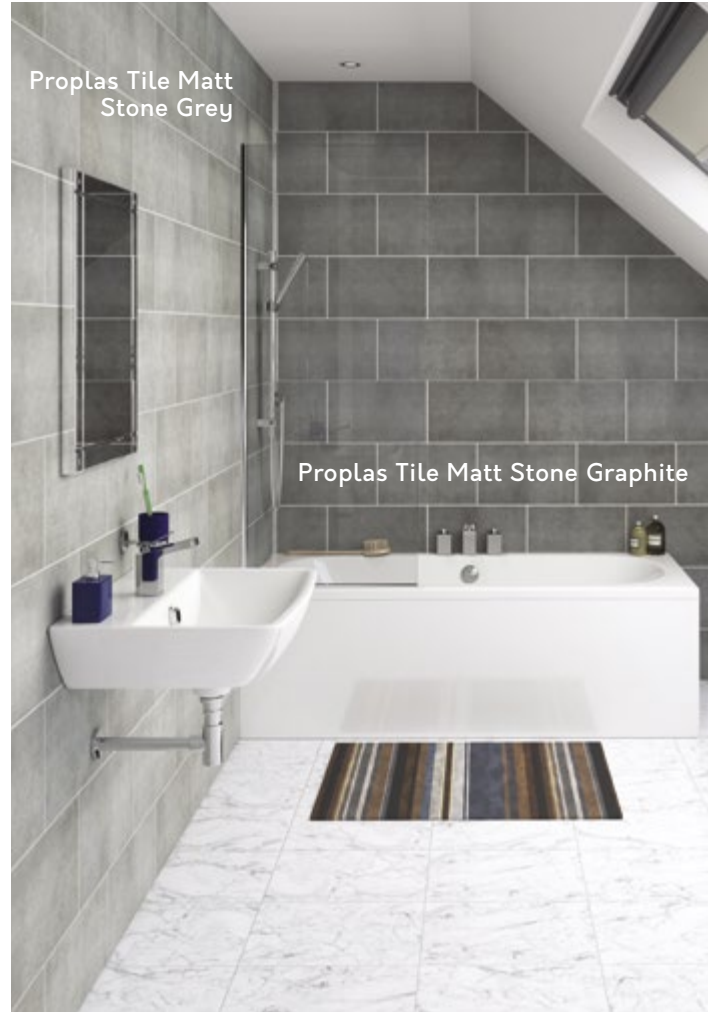

Proplas White Gloss

FROM THE FLOORS TO THE WALLS TO THE CEILINGS – **WE’VE GOT IT COVERED**

- Innovative surfaces - product to suit every application and budget
- 24 – 48 hour delivery
- Same day, speedy fit products
- Hardwearing, waterproof, slip resistant flooring
- Waterproof wall and ceiling panelling
- Commercial and domestic suitability
- Retailer POS packages available

Showerwall Navy Herringbone

FLOORING

- 100% waterproof laminate and LVT
- Malmo and Aqua-Step flooring is slip resistant and suitable for underfloor heating
- Faus moisture repelling coating makes it ideal for bathrooms
- Quick-Step laminate Hydroseal and Livyn LVT ranges stocked
- Colours and textures to suit every style and specification

Malmo Greta

Faus Blue Tile

Aqua-Step Alpine Oak

Showerwall Washed Charcoal

Proplas Tile Matt Stone Grey

Proplas Tile Matt Stone Graphite

WALL & CEILING PANELLING

- Easy install alternative to traditional tiling
- Ceiling panels that can be placed directly over existing finishes
- Nuance waterproof wall panels feature co-ordinating vanity tops
- Unrivalled choice of stunning designs across a range of materials

Proplas White Embedded

IDS.

CREATE THE PERFECT BATHROOM

Showerwall Metallic Grey

- The UK's biggest supplier, all in stock for rapid nationwide delivery
- A broad spectrum of designs across marbles, stones, woodgrain effects, plain colours and more
- The ultimate in design flexibility from the leading brand names