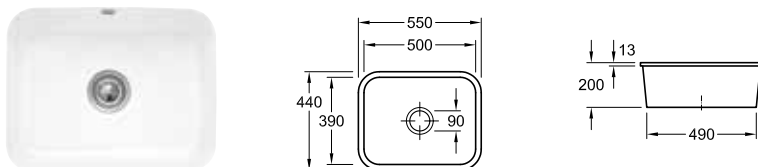

Cisterna 60C

Code: VB04 | requires VBW3 waste kit

LASTING QUALITY
& TIMELESS BEAUTY