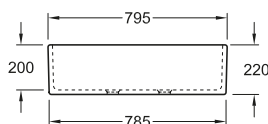

# VILLEROY & BOCH FARMHOUSE

The Villeroy & Boch Farmhouse sink blends today's needs with a nostalgic, classic design.

Available in elegant single or double bowl options.

Sink: Villeroy & Boch Farmhouse 80 | Worksurface: Tuscan solid wood in European Oak (40mm) | Tap: Grohe Bridgeford