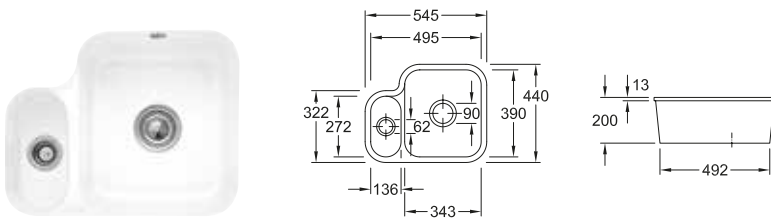

Cisterna 60B

Code: VB03 | requires VBW2 waste kit