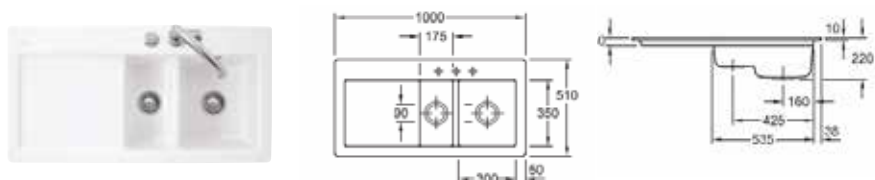

Subway 60 XR

Code: VB06, left hand drainer / VB05, right hand drainer | requires VBW4 waste kit

LUXURIOUS
& FUNCTIONAL