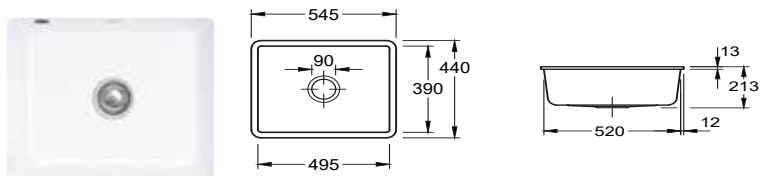

# VILLEROY & BOCH SUBWAY

Villeroy & Boch Subway undermount sinks offer a contemporary, modern design, combined with the unique easy-clean CeramicPlus finish.

Sink: Villeroy & Boch Subway 60 SU (Fossil) | Worksurface: M-Stone White Gemstone (20mm) | Tap: Grohe Eurocube