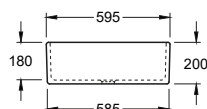

Farmhouse 60

Code: VB02 | requires VBW1 waste kit