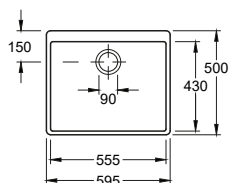

Farmhouse 60

Code: VB02 | requires VBW1 waste kit