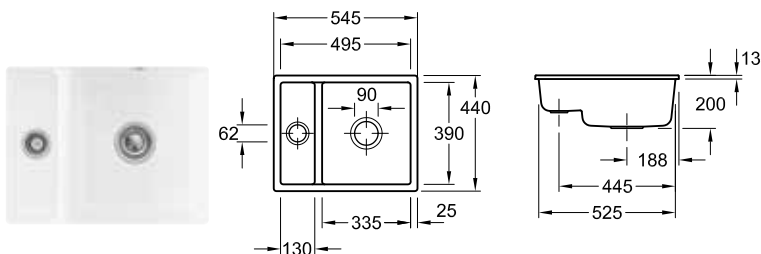

Subway 60 XU

Code: VB09, Alpine White | requires VBW2 waste kit
Code: VB10, Fossil | requires VBW2 waste kit

Sink available in two colours:

Alpine White   Fossil

*SIMPLE, SLEEK
& SOPHISTICATED*