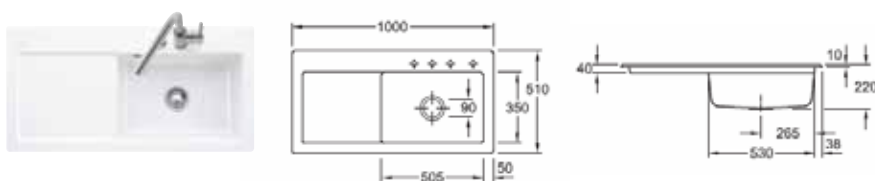

# VILLEROY & BOCH SUBWAY

The Villeroy & Boch Subway inset range offers single and one and a half bowl sinks with a modern and elegant drainer; the same sleek lines with a little extra functionality.

Sink: Villeroy & Boch Subway 60 XL | Worksurface: Encore Pebble Glass (27mm) | Tap: Grohe Parkfield